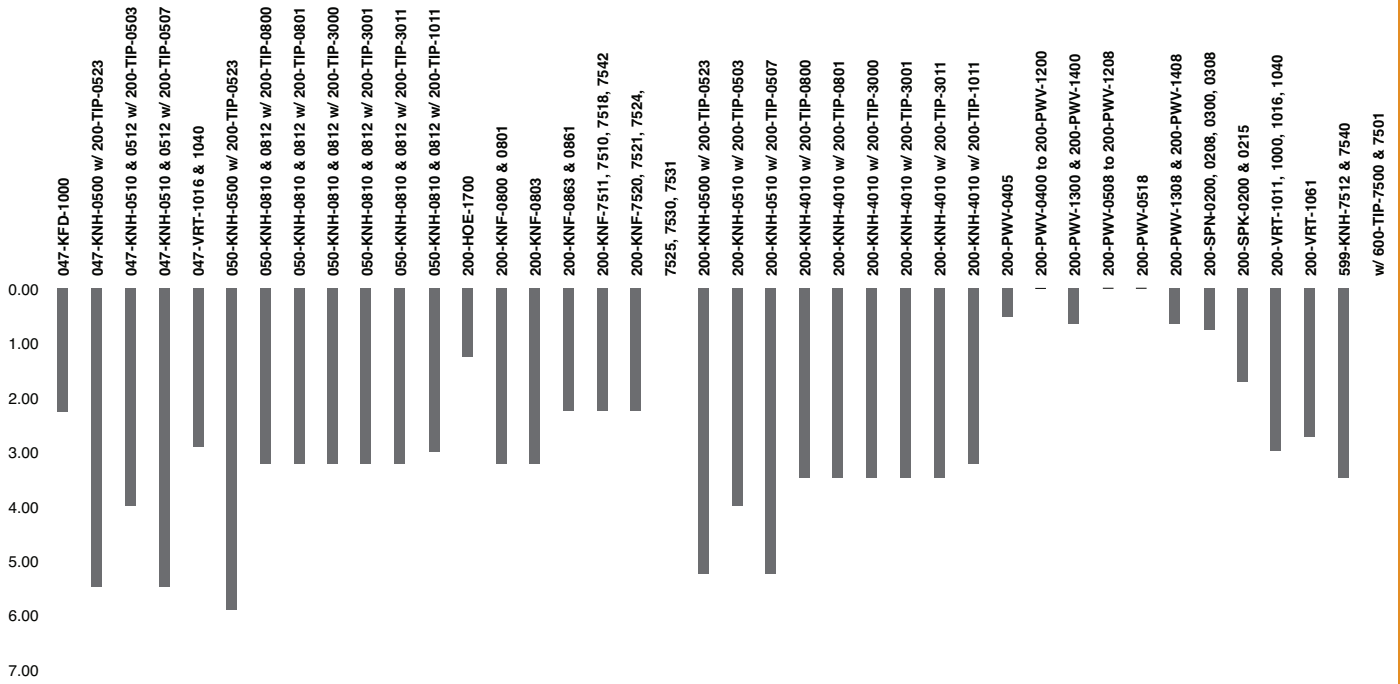

product depth comparison 200 series

depth in inches

410 series

depth in inches